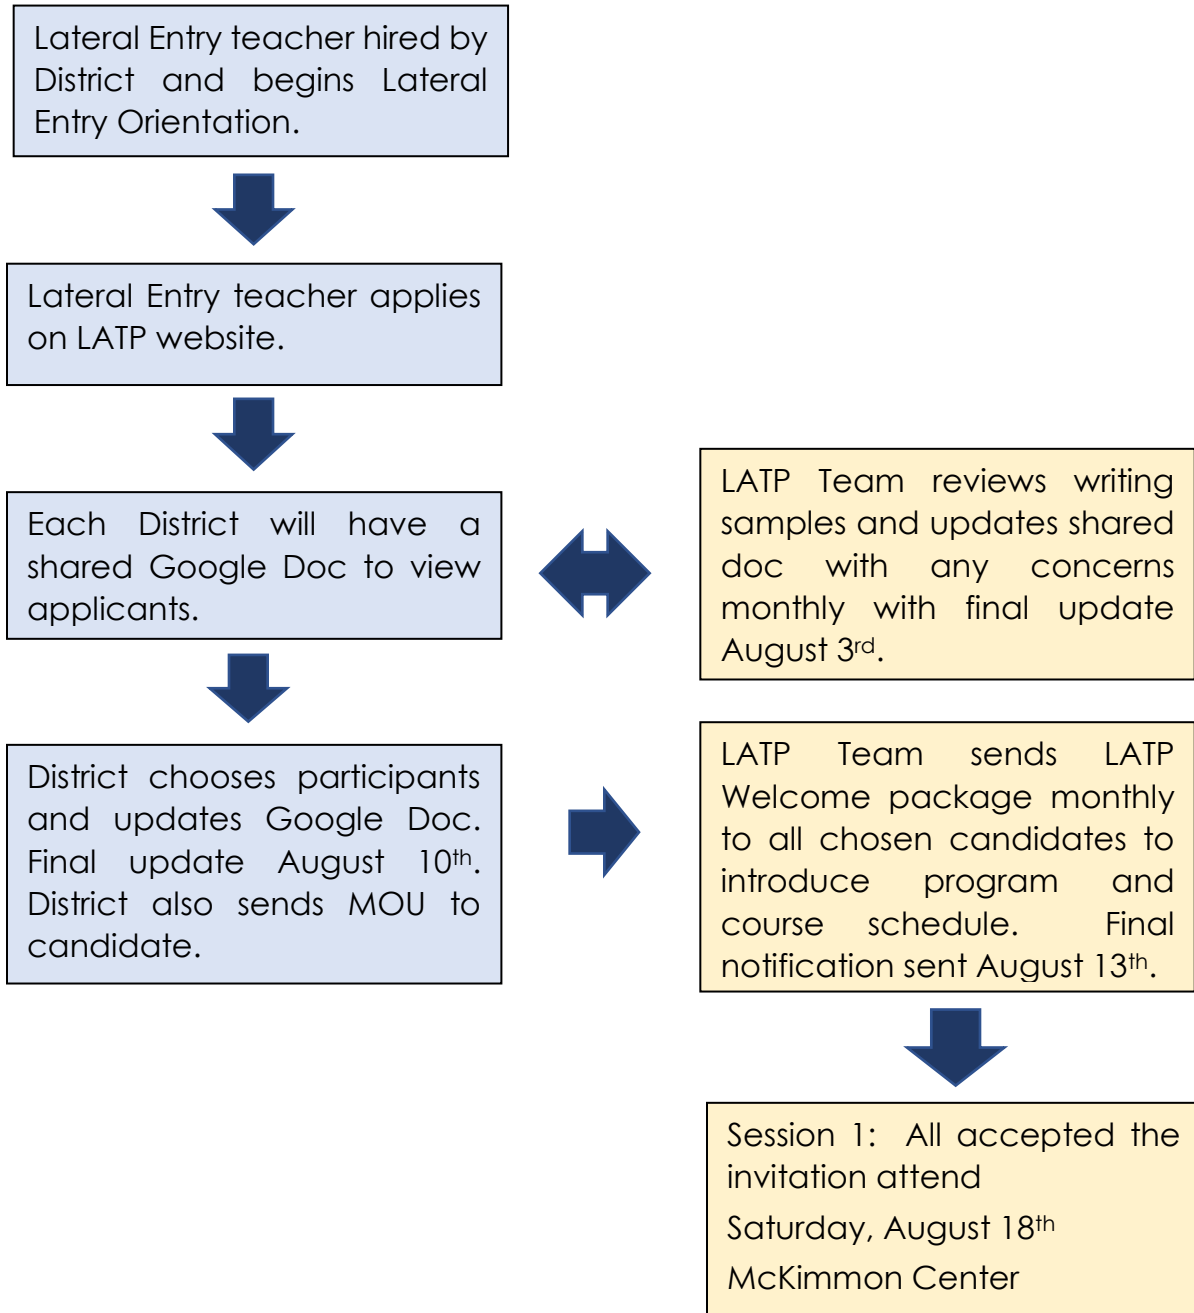

LATP Application Process Early/Regular Admission

LATP Application Process Late Hire Admission After July 31, 2018